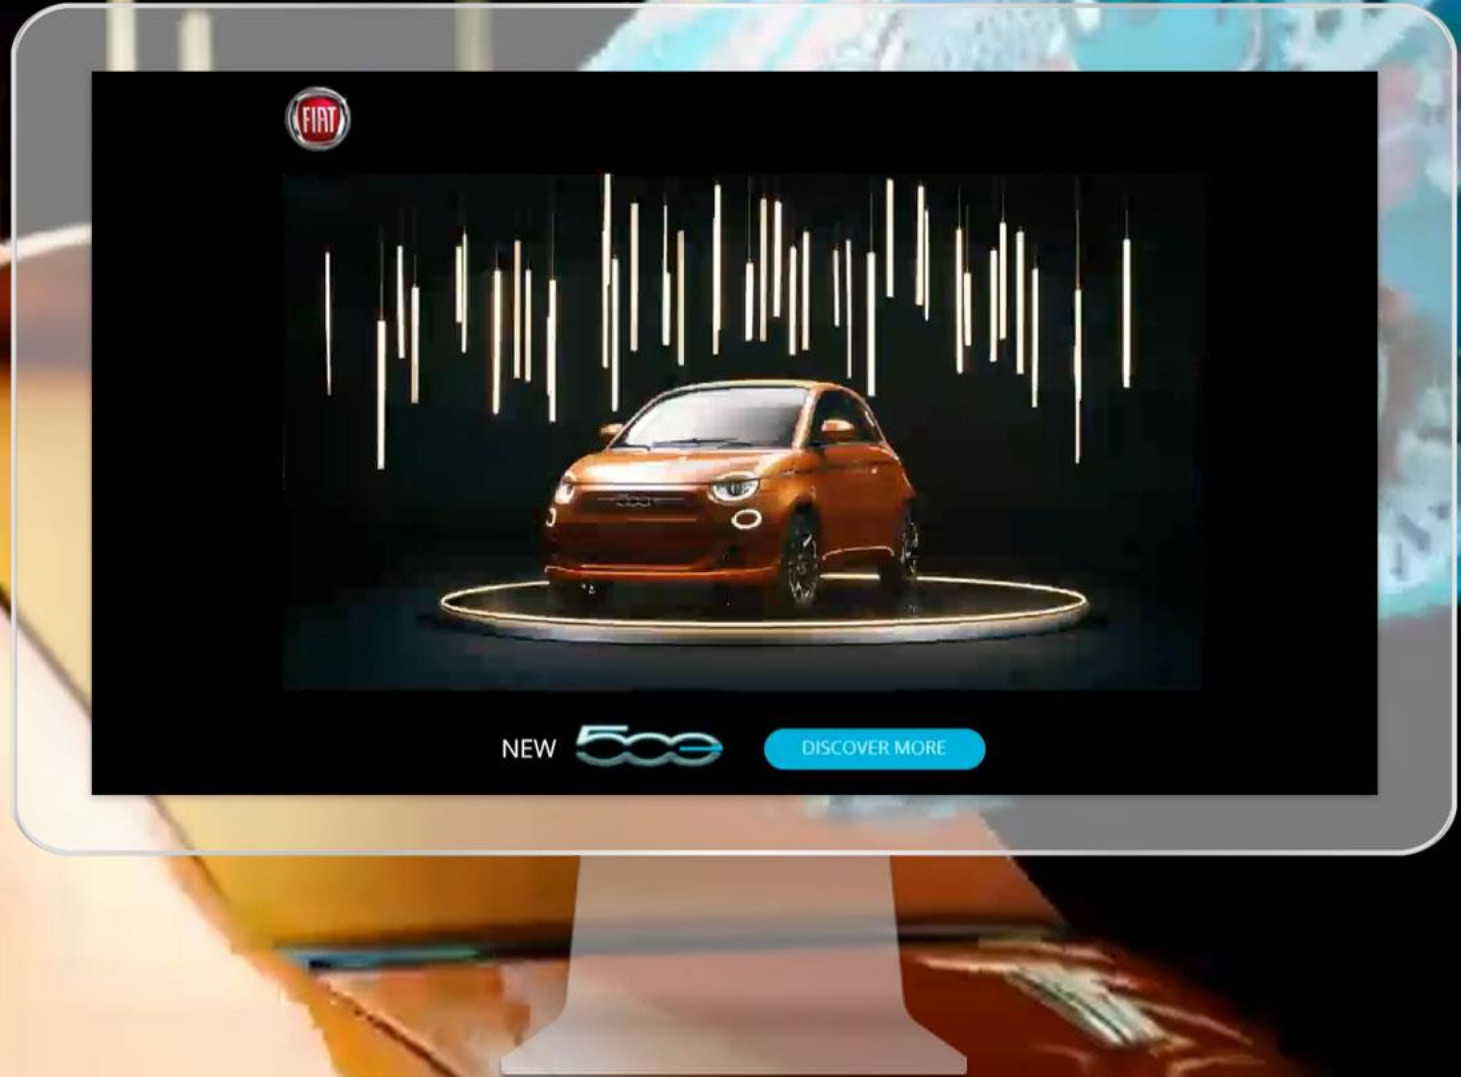

SMARTITIAL Video

#smartbydesign

Technical Specs

Landscape Video

- Format: mp4;
- Size: 1280x720;
- Bitrate: max 1400kbps;
- Framerate: max 25fps;
- Weight: max 3 or 5 mb;

Portrait Video

- Format: mp4;
- Size: 720x1280;
- Bitrate: max 1400kbps;
- Framerate: max 25fps;
- Weight: max 3 or 5 mb;

Close Btn Color

- Please, provide us with close button color you want to use:
- white or black.

Background Color

- Please, provide us with background color you want to use:
- white, black, or your custom hex code.

Progress Bar Color

- Please, provide us with progress bar color you want to use:
- white, black, or your custom hex code.

Video Controllers Color

- Please, provide us with video controllers color you want to use:
- white, black, or your custom hex code.