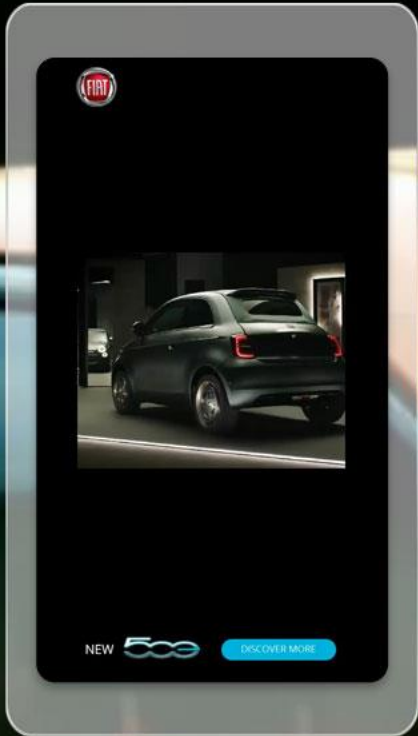

SMARTITIAL Video

#smartbydesign

Technical Specs

Landscape Video

- Format: mp4;
- Size: 1280x720;
- Bitrate: max 1400kbps;
- Framerate: max 25fps;
- Weight: max 3 or 5 mb;

Portrait Video

- Format: mp4;
- Size: 720x1280;
- Bitrate: max 1400kbps;
- Framerate: max 25fps;
- Weight: max 3 or 5 mb;

Close Btn Color

- Please, provide us with close button color you want to use:
- white or black.

Background Color

- Please, provide us with background color you want to use:
- white, black, or your custom hex code.

Progress Bar Color

- Please, provide us with progress bar color you want to use:
- white, black, or your custom hex code.

Video Controllers Color

- Please, provide us with video controllers color you want to use:
- white, black, or your custom hex code.